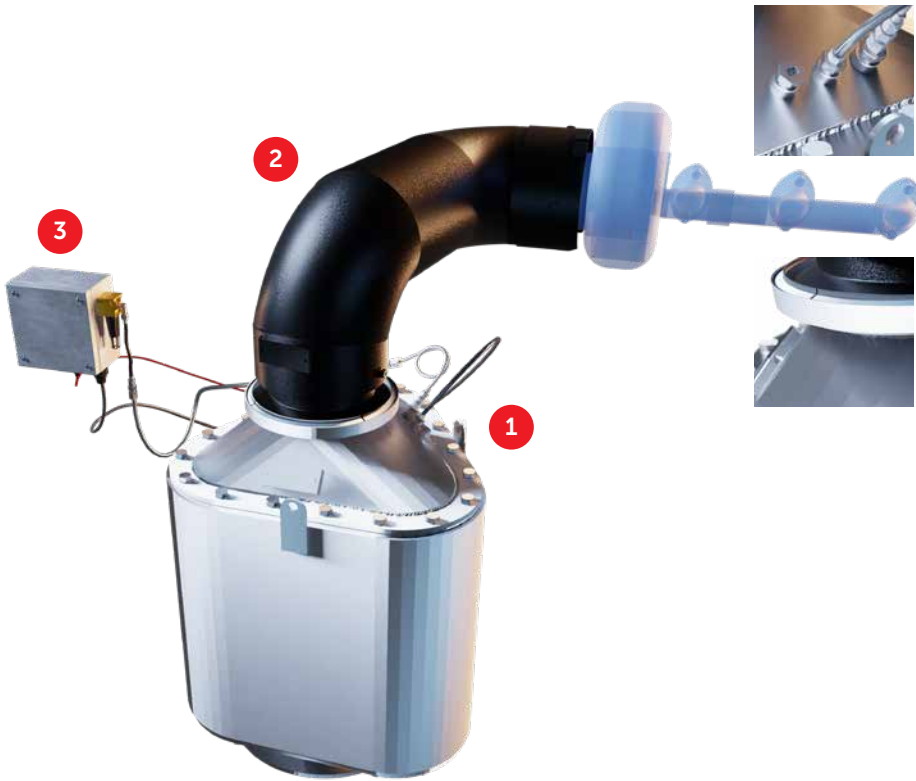

PRODUCT SPECIFICATIONS

DPF TO SUIT CAT R1700G (C11)

DPF SYSTEM COMPONENTS